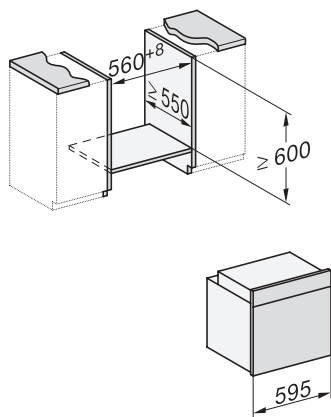

## Sütő

– modern design, hálózatra kapcsolás, PerfectClean és FlexiClip kihúzható sín.

installation H7000 XL, installation drawing

side view H7000 XL, installation drawings

built-in H7000 XL, installation drawing

Installation H7000 XL underframe, installation drawings

side view H7000 XL build-under, installation drawing

H2465B, H2465BP, H2466B, H2466BP, H2467B, H2467BP, H2468B, H2468BP, H2469B, H2469BP installation drawings