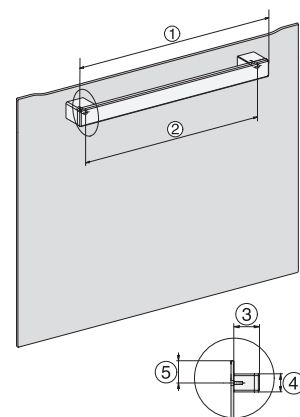

## Sütő

– modern design, hálózatra kapcsolás, PerfectClean és FlexiClip kihúzható sín.

installation H7000 XL, installation drawing

side view H7000 XL, installation drawings

built-in H7000 XL, installation drawing

Installation H7000 XL underframe, installation drawings

side view H7000 XL build-under, installation drawing

H2465B, H2465BP, H2466B, H2466BP, H2467B, H2467BP, H2468B, H2468BP, H2469B, H2469BP installation drawings