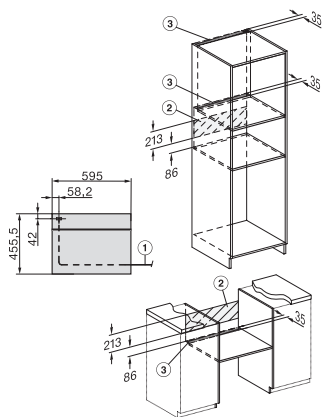

H 2841 B

Kompakt sütő

– kombinálható design, hálózatra kapcsolás, PerfectClean, és FlexiClip sín.

side view H7000 M, installation drawings

built-in H7000 M, installation drawing

built-in H7000 M build-under, installation drawing

Installation H7000 M, installation drawing

H7000 handle, installation drawing

H7000 handle, glass, installation drawings

side view H7000 M build-under, installation drawings