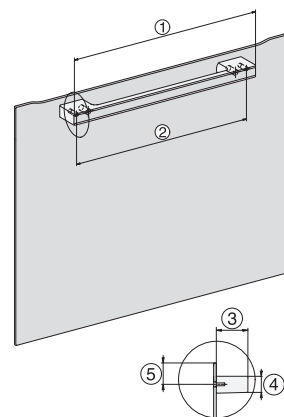

H 2841 B

Kompakt sütő

– kombinálható design, hálózatra kapcsolás, PerfectClean, és FlexiClip sín.

side view H7000 M, installation drawings

built-in H7000 M, installation drawing

built-in H7000 M build-under, installation drawing

Installation H7000 M, installation drawing

H7000 handle, installation drawing

H7000 handle, glass, installation drawings

side view H7000 M build-under, installation drawings