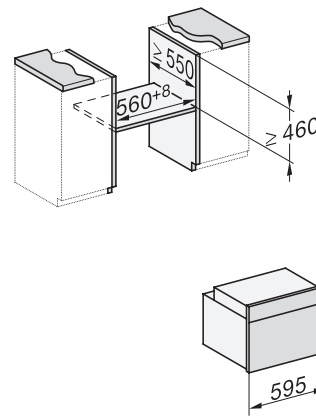

H 2841 B

Kompakt sütő

– kombinálható design, hálózatra kapcsolás, PerfectClean, és FlexiClip sín.

side view H7000 M, installation drawings

built-in H7000 M, installation drawing

built-in H7000 M build-under, installation drawing

Installation H7000 M, installation drawing

H7000 handle, installation drawing

H7000 handle, glass, installation drawings

side view H7000 M build-under, installation drawings