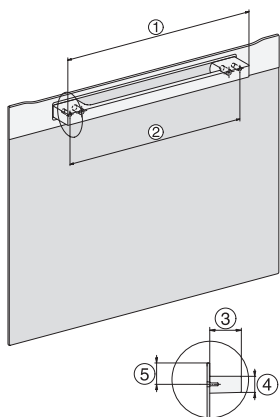

H 2841 B

Kompakt sütő

– kombinálható design, hálózatra kapcsolás, PerfectClean, és FlexiClip sín.

side view H7000 M, installation drawings

built-in H7000 M, installation drawing

built-in H7000 M build-under, installation drawing

Installation H7000 M, installation drawing

H7000 handle, installation drawing

H7000 handle, glass, installation drawings

side view H7000 M build-under, installation drawings