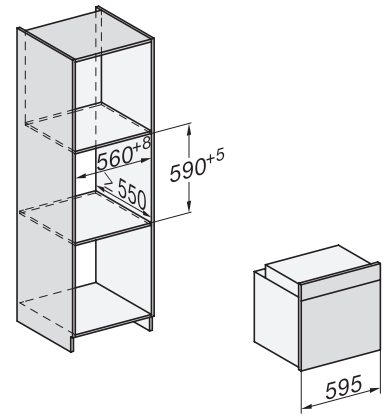

H 2861 B

Sütő

– kombinálható design, hálózatba kapcsolás, PerfectClean, és FlexiClip sín.

installation H7000 XL, installation drawing

side view H7000 XL, installation drawings

built-in H7000 XL, installation drawing

Installation H7000 XL underframe, installation drawings

H7000 handle, installation drawing

side view H7000 XL build-under, installation drawing