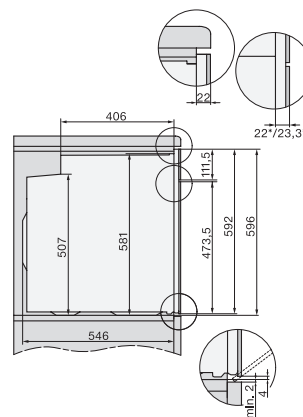

H 2861 BP

Sütő

– kombinálható design, hálózatra kapcsolás, pirolízis és FlexiClip sín.

installation H7000 XL, installation drawing

side view H7000 XL, installation drawings

built-in H7000 XL, installation drawing

Installation H7000 XL underframe, installation drawings

H7000 handle, glass, installation drawings

side view H7000 XL build-under, installation drawing