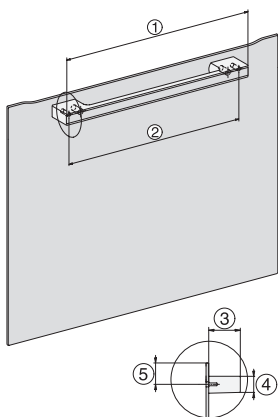

H 2861 BP

Sütő

– kombinálható design, hálózatra kapcsolás, pirolízis és FlexiClip sín.

installation H7000 XL, installation drawing

side view H7000 XL, installation drawings

built-in H7000 XL, installation drawing

Installation H7000 XL underframe, installation drawings

H7000 handle, glass, installation drawings

side view H7000 XL build-under, installation drawing