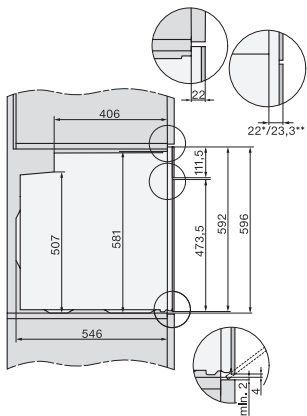

H 2861 BP

Sütő

– kombinálható design, hálózatra kapcsolás, pirolízis és FlexiClip sín.

installation H7000 XL, installation drawing

side view H7000 XL, installation drawings

built-in H7000 XL, installation drawing

Installation H7000 XL underframe, installation drawings

H7000 handle, glass, installation drawings

side view H7000 XL build-under, installation drawing