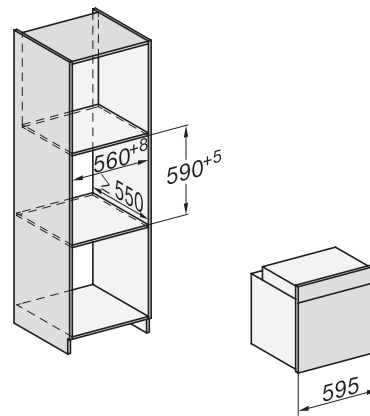

H 2861 BP

Sütő

– kombinálható design, hálózatra kapcsolás, pirolízis és FlexiClip sín.

installation H7000 XL, installation drawing

side view H7000 XL, installation drawings

built-in H7000 XL, installation drawing

Installation H7000 XL underframe, installation drawings

H7000 handle, glass, installation drawings

side view H7000 XL build-under, installation drawing