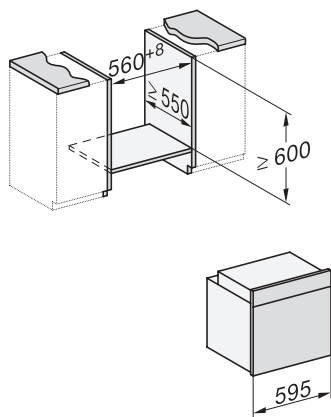

H 2861 BP

Sütő

– kombinálható design, hálózatra kapcsolás, pirolízis és FlexiClip sín.

installation H7000 XL, installation drawing

side view H7000 XL, installation drawings

built-in H7000 XL, installation drawing

Installation H7000 XL underframe, installation drawings

H7000 handle, glass, installation drawings

side view H7000 XL build-under, installation drawing